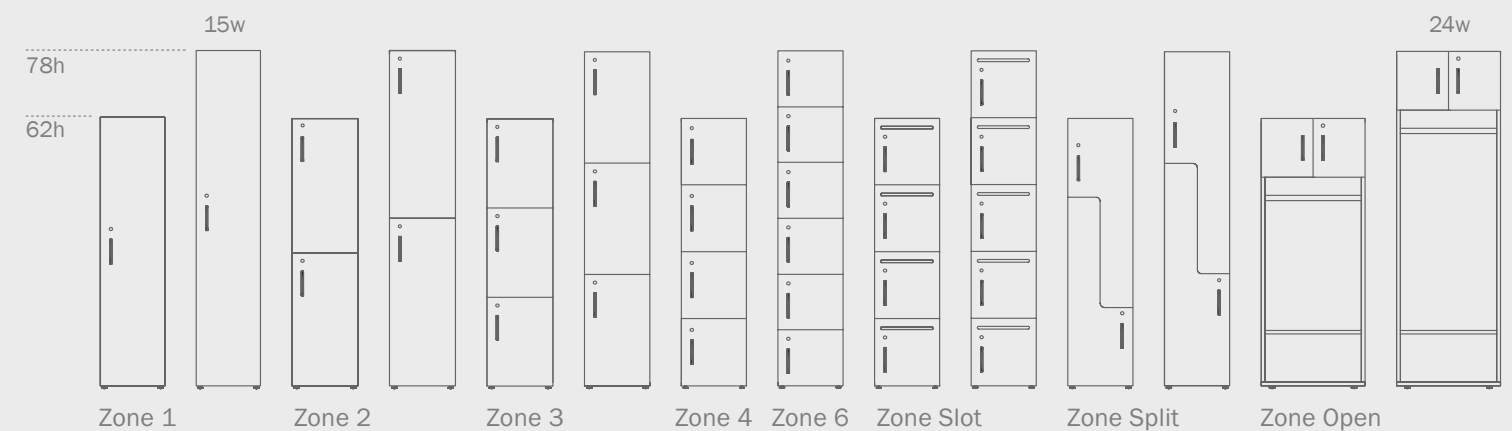

Locker Sizing