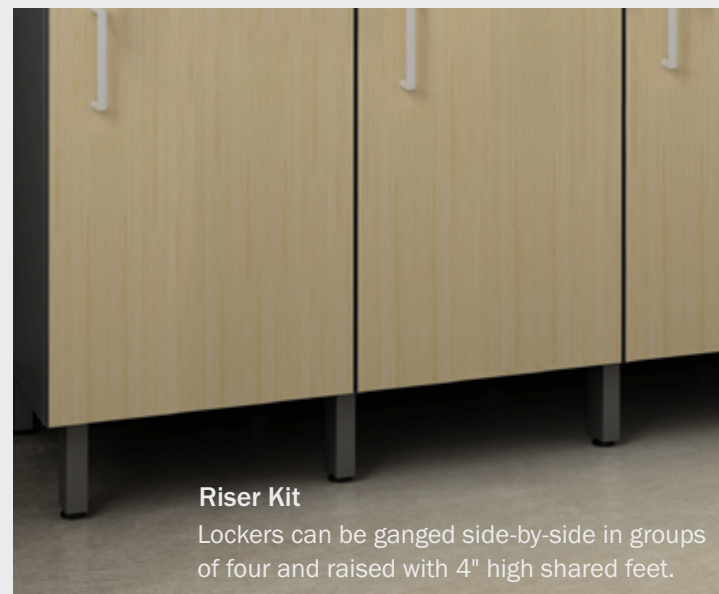

Keep trash and recycling away from workstations and out of sight with recycle centers.

Personal Lockers

Making room for storage is easy. Combine functionality by adding a personal mail slot to team lockers as a space-saving technique. Create small groups of lockers or group together in a traditional style. Available in multiple styles, sizes and colors.

Lockers come standard with name plate frame (not shown)

Each compartment is keyed separately. Optional digital combination lock available

Lockers ship with hardware to gang together side-by-side

Doors may be hinged left or right